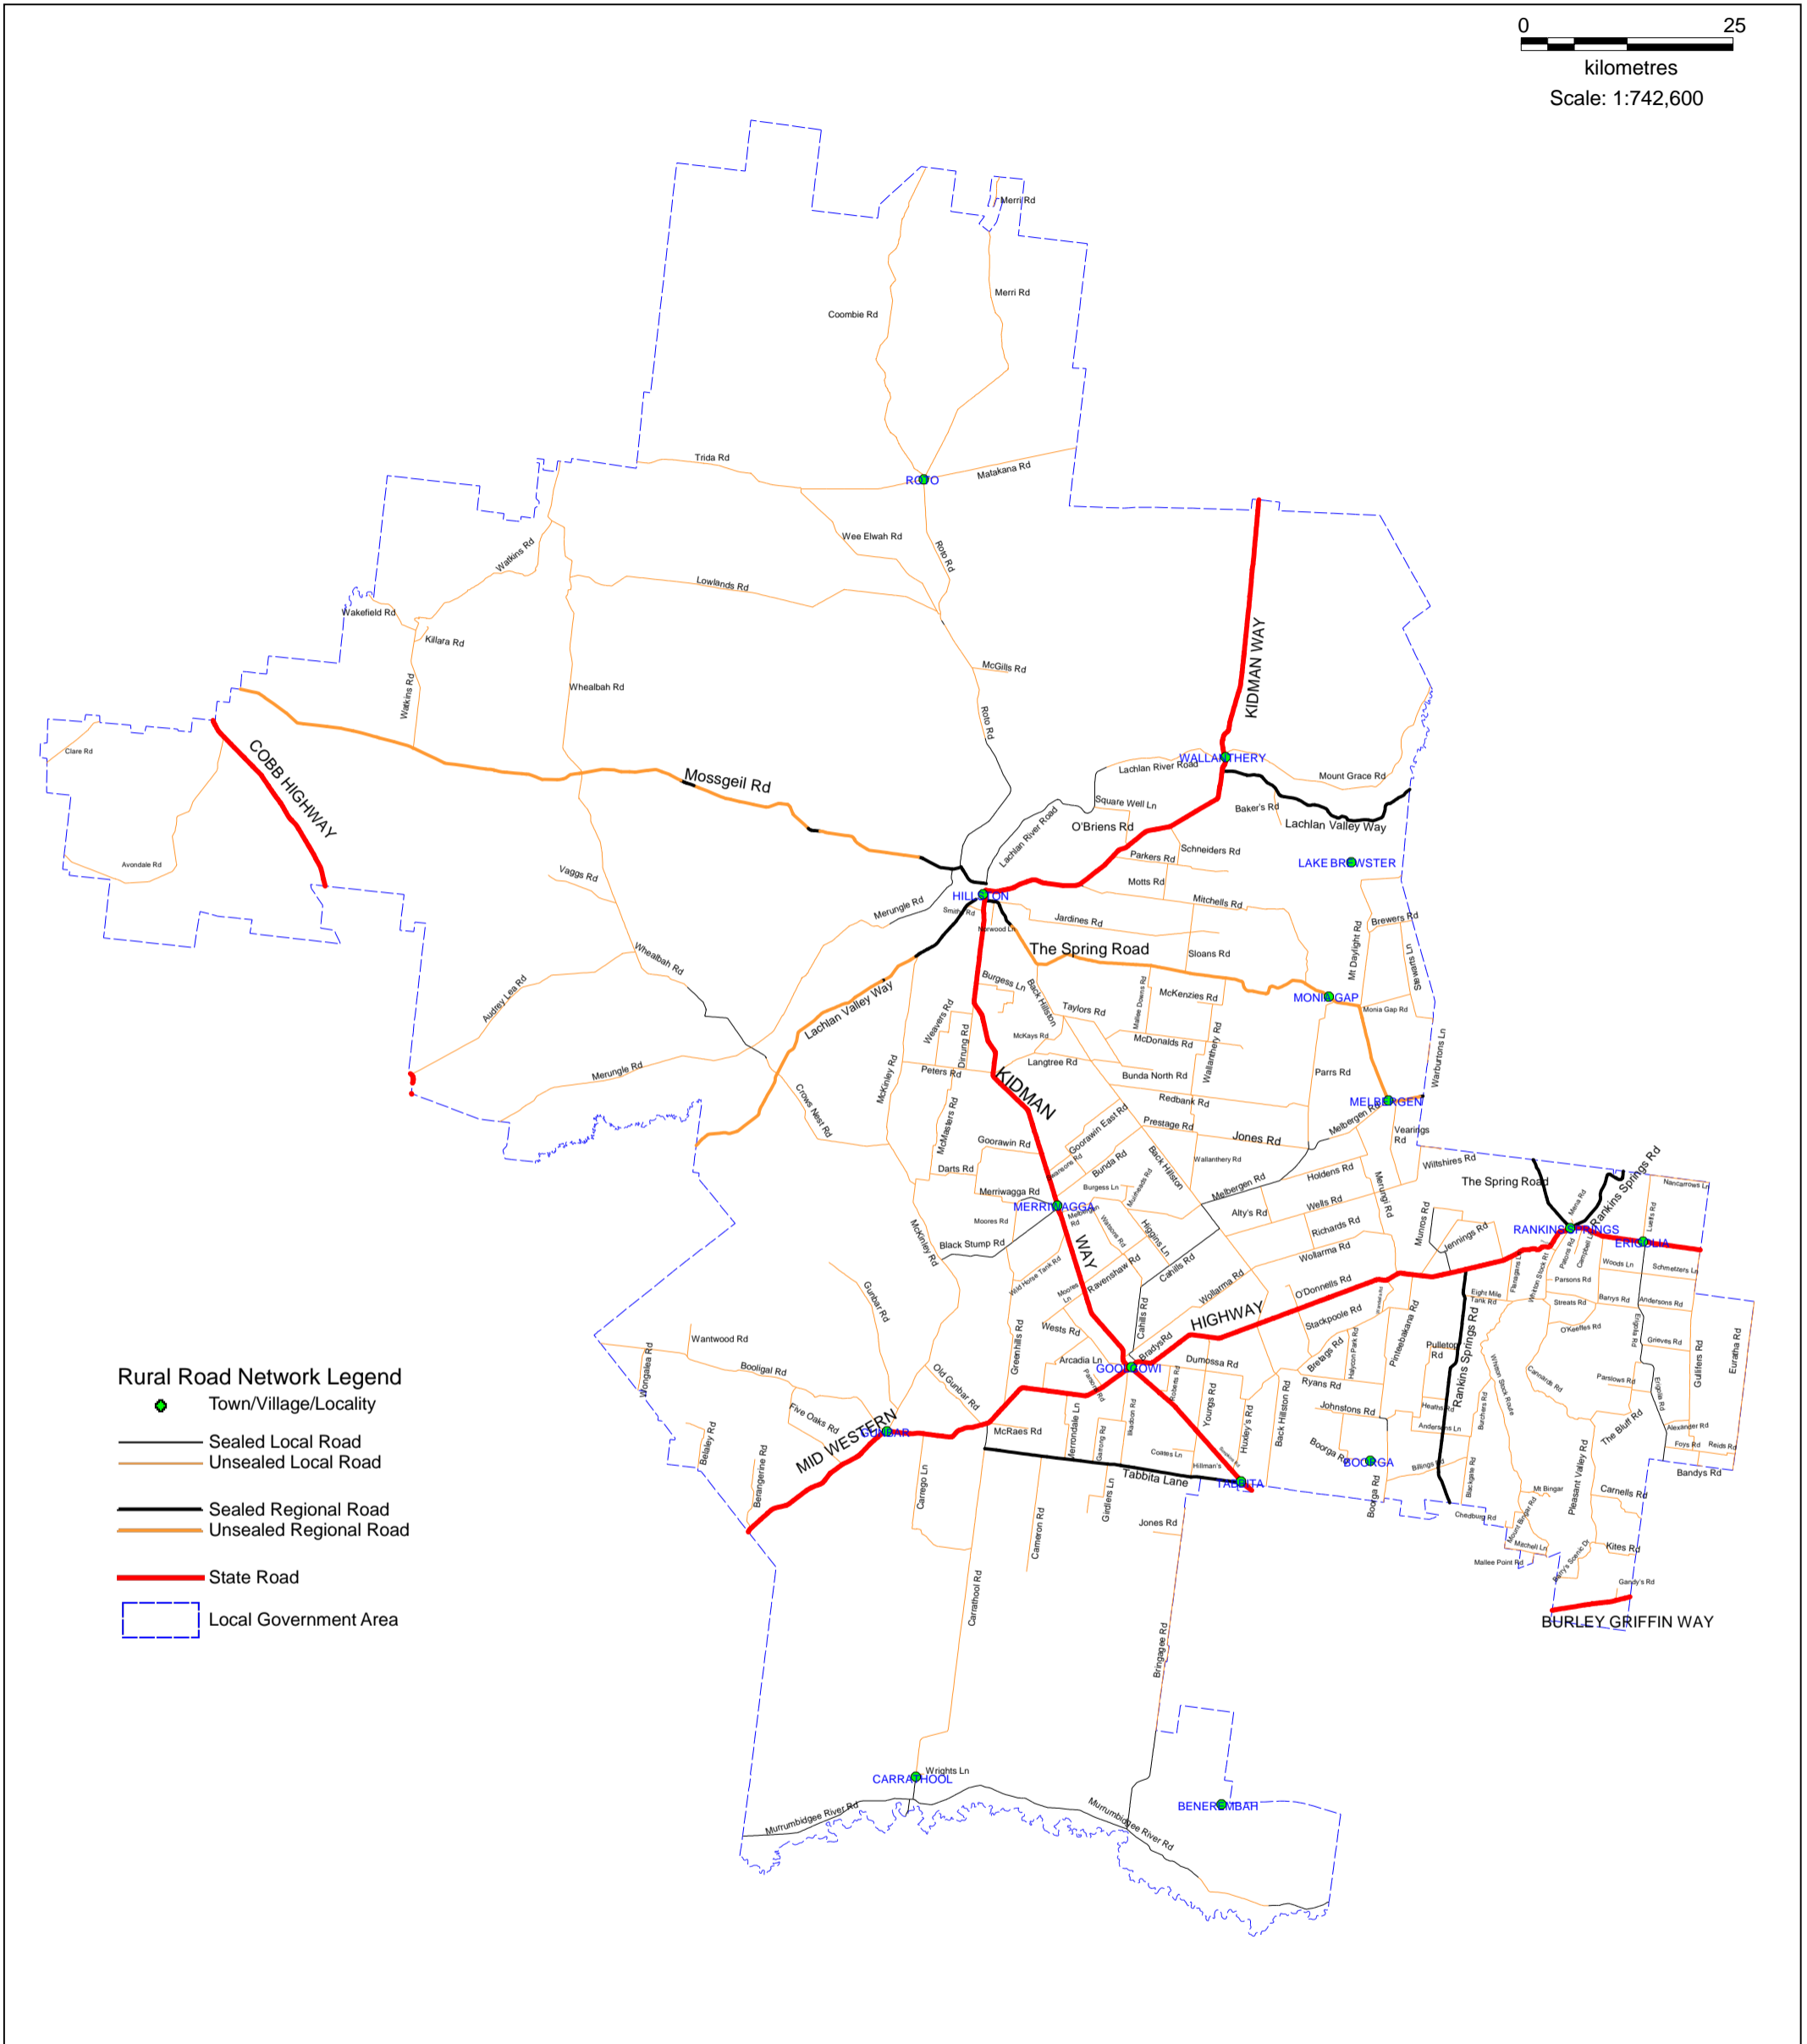

Carrathool Shire Council Rural Road Network

- Rural Road Network Legend**
- Town/Village/Locality
 - Sealed Local Road
 - Unsealed Local Road
 - Sealed Regional Road
 - Unsealed Regional Road
 - State Road
 - Local Government Area

SOURCES AND DISCLAIMER

The data of this map is supplied by the Department of Land NSW and limited by the accuracy of the datasets.

This map is not free from errors and should not be the sole resource used for determining any works about roads.